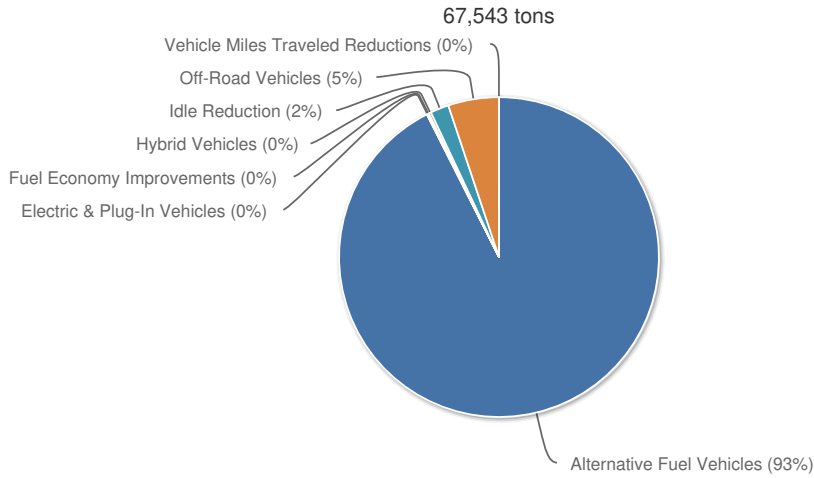

2012 Gallons of Gasoline Equivalent Reduced

2012 Greenhouse Gas Emissions Reduced

Historical Gallons of Gasoline Equivalent Reduced

Historical Greenhouse Gas Emissions Reduced

- Off-Road Vehicles
- Fuel Economy Improvements
- Vehicle Miles Traveled Reductions
- Idle Reduction
- Hybrid Vehicles
- Electric & Plug-In Vehicles
- Alternative Fuel Vehicles