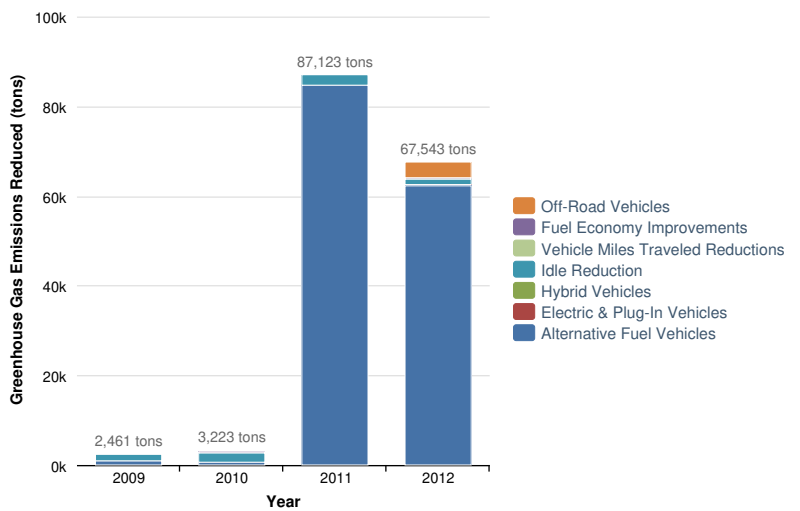

2012 Gallons of Gasoline Equivalent Reduced

2012 Greenhouse Gas Emissions Reduced

Historical Gallons of Gasoline Equivalent Reduced

Historical Greenhouse Gas Emissions Reduced

- Off-Road Vehicles
- Fuel Economy Improvements
- Vehicle Miles Traveled Reductions
- Idle Reduction
- Hybrid Vehicles
- Electric & Plug-In Vehicles
- Alternative Fuel Vehicles