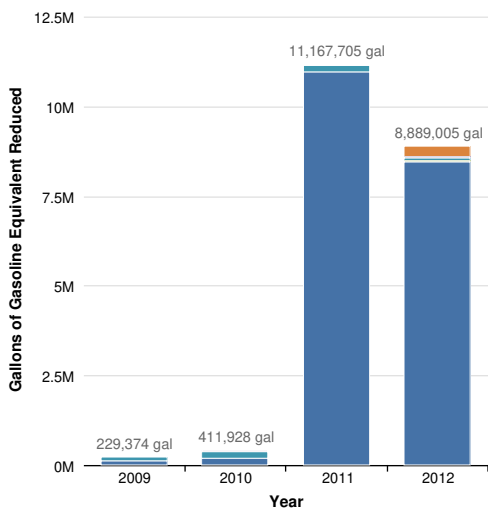

2012 Gallons of Gasoline Equivalent Reduced

2012 Greenhouse Gas Emissions Reduced

Historical Gallons of Gasoline Equivalent Reduced

Historical Greenhouse Gas Emissions Reduced

- Off-Road Vehicles
- Fuel Economy Improvements
- Vehicle Miles Traveled Reductions
- Idle Reduction
- Hybrid Vehicles
- Electric & Plug-In Vehicles
- Alternative Fuel Vehicles