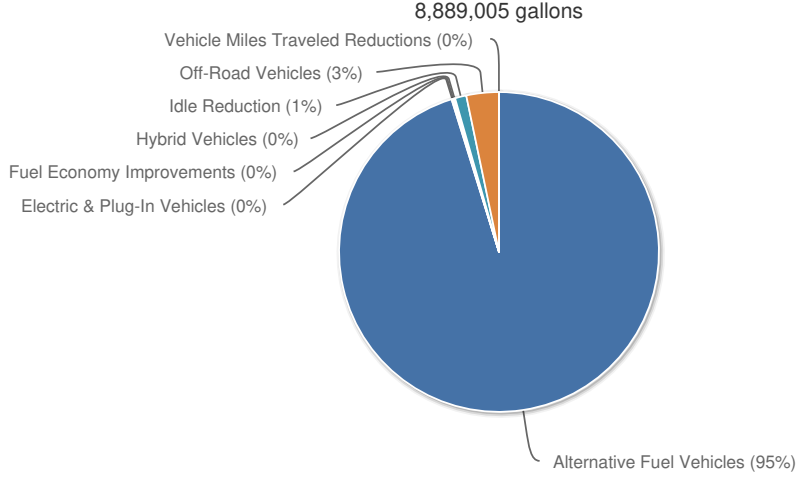

2012 Gallons of Gasoline Equivalent Reduced

2012 Greenhouse Gas Emissions Reduced

Historical Gallons of Gasoline Equivalent Reduced

Historical Greenhouse Gas Emissions Reduced

- Off-Road Vehicles
- Fuel Economy Improvements
- Vehicle Miles Traveled Reductions
- Idle Reduction
- Hybrid Vehicles
- Electric & Plug-In Vehicles
- Alternative Fuel Vehicles